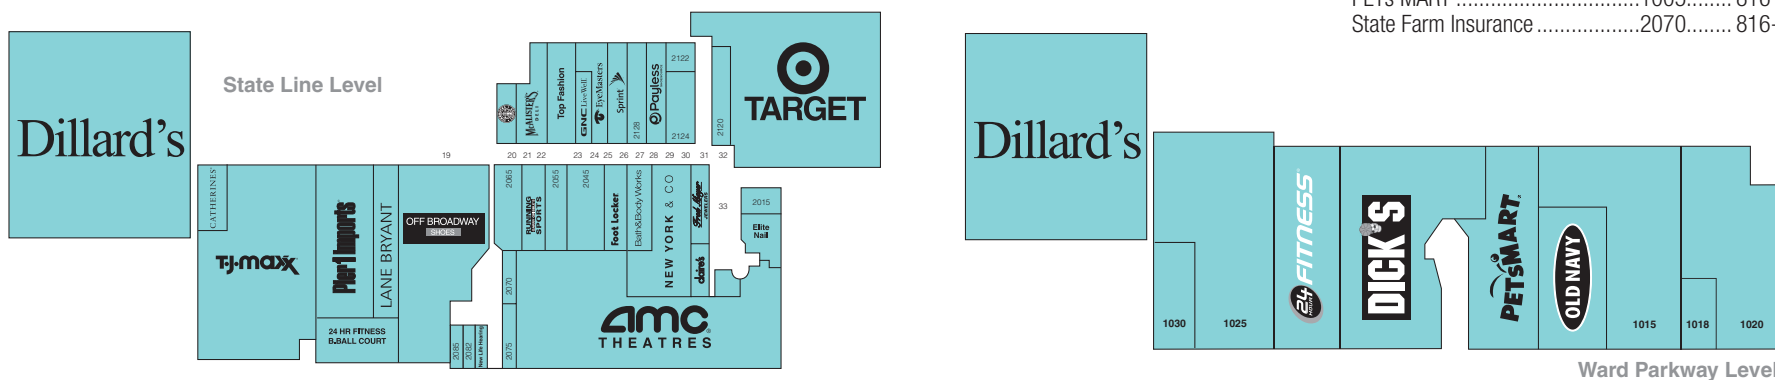

PETs MART.....	1005.....	816-363-3306
Target.....	2003.....	816-444-6012

Home Furnishings

Dillard's.....	2201.....	816-363-8800
Indian Creek Trading Co.....	2055.....	816-361-2112
Perfect Gifts & Leather.....	2124.....	816-822-7111
Pier 1 Imports.....	2105.....	816-363-5790
Target.....	2003.....	816-444-6012

Electronics & Wireless Services

Ken's GPS & Gadget's.....	24.....	816-361-8700
Sprint Store.....	2132.....	816-444-7112
Target.....	2003.....	816-444-6012
T-Mobile.....	29.....	816-822-2201
X-Cell Accessories.....	22.....	816-361-8080

Cards, Gifts & Books

Bath & Body Works.....	2035.....	816-333-4182
Cool Gifts.....	22.....	816-361-8080
DSB T-Shirts.....	2120.....	816-569-1327
Mr. Bulky's.....	2128.....	816-523-8515
Perfect Gifts & Leather.....	2124.....	816-822-7111
Target.....	2003.....	816-444-6012

Professional Specialty Services

24 Hour Fitness.....	1002.....	816-276-2466
Career Education Systems.....	1030.....	816-444-7277
Car-Lene Research.....	2122.....	816-926-0084
Chunn Tailor & Shoe Repair.....	2082.....	816-444-3191
EyeMasters.....	2135.....	816-523-8882
Lost & Found.....	2085.....	816-363-3545
Management Office.....	2085.....	816-363-3545
New Life Hearing.....	2080.....	816-444-4547
PETs MART.....	1005.....	816-363-3306
State Farm Insurance.....	2070.....	816-363-3187

Sign up for the monthly E-Newsletter at wardparkwaycenter.com to receive the latest news and store sales!